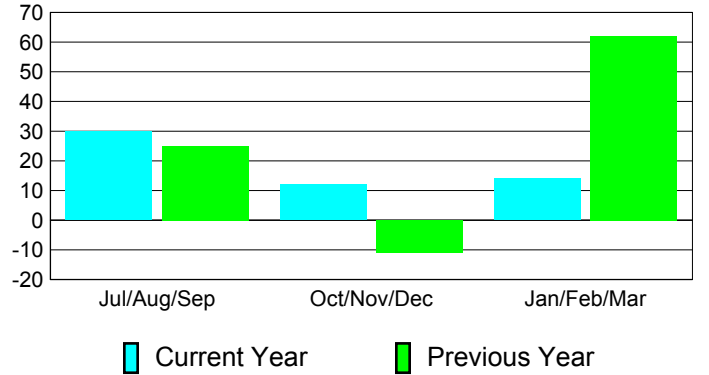

Membership Results
2010-2011

Membership
2009-2010

Month	Net Memb Goal	Actual New Memb	Actual Dropped Memb	Gain/Loss of Memb	Gain/Loss of Memb
Jul/Aug/Sep	50	80	-50	30	25
Oct/Nov/Dec	20	56	-44	12	-11
Jan/Feb/Mar	30	63	-49	14	62
Totals	100	199	-143	56	76

Membership Results 2010-2011

Goal, New, Dropped, Gain/Loss

Comparison of Membership Gain/Loss

Current Year Compared to the Previous Year

Gender Comparison 2010-2011

Jul/Aug/Sep

Oct/Nov/Dec

Jan/Feb/Mar