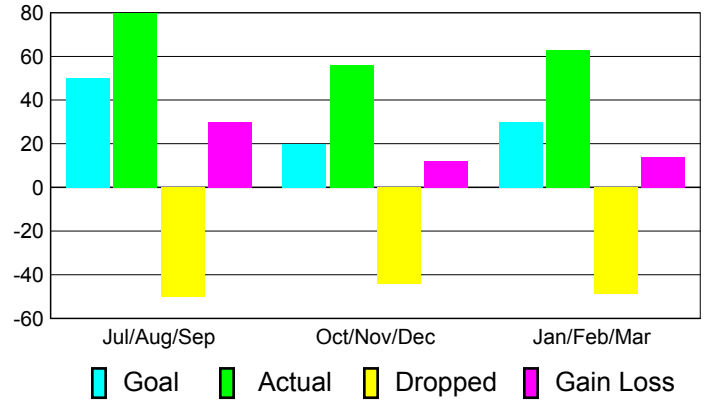

Membership Results 2010-2011

Goal, New, Dropped, Gain/Loss

Comparison of Membership Gain/Loss

Current Year Compared to the Previous Year